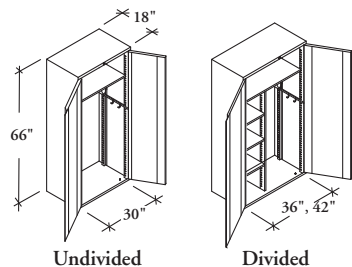

L R W

Wardrobe Cabinet

Wardrobe Cabinets are available in divided or undivided configurations to provide an enclosed space for garments and other items.

WHAT'S INCLUDED

Undivided Wardrobe: 1 Undivided Wardrobe Cabinet (30" wide), 1 shelf, 1 coat rod, 4 hooks, lock and keys.

Divided Wardrobe: 1 Divided Wardrobe Cabinet (36" or 42" wide), 1 shelf, 1 coat rod, 3 hat shelves, lock and keys.

NOTES

Door front finish matches case finish.

PRODUCT OPTIONS

Configuration	Case & Front Finish	Handle Finish	Key Style
30 30" (Five-High, 1 shelf, coat rod, 4 hooks, undivided)	Foundation	Foundation	K Keyed Alike
36 36" (Five-High, 1 shelf, 3 hat shelves, divided)	Mica		R Keyed Randomly
42 42" (Five-High, 1 shelf, 3 hat shelves, divided)			

SAMPLE ORDER CODE

TSW 36	J	J	R
---------------	----------	----------	----------

DIMENSIONS INCHES / MM

W
30 / 762
36 / 914
42 / 1067

PRICING

Foundation	Mica
1435	1688
1646	1896
1858	2111