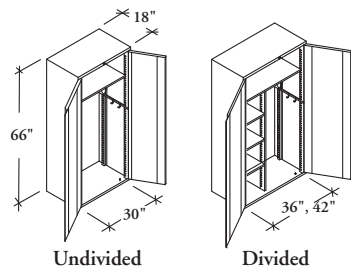

L R W

Wardrobe Cabinet

Wardrobe Cabinets are available in divided or undivided configurations to provide an enclosed space for garments and other items.

WHAT'S INCLUDED

Undivided Wardrobe: 1 Undivided Wardrobe Cabinet (30" wide), 1 shelf, 1 coat rod, 4 hooks, lock and keys.

Divided Wardrobe: 1 Divided Wardrobe Cabinet (36" or 42" wide), 1 shelf, 1 coat rod, 3 hat shelves, lock and keys.

NOTES

Door front finish matches case finish.

PRODUCT OPTIONS

Configuration	Case & Front Finish	Handle Finish	Key Style
30 30" (Five-High, 1 shelf, coat rod, 4 hooks, undivided)	Foundation	Foundation	K Keyed Alike
36 36" (Five-High, 1 shelf, 3 hat shelves, divided)	Mica		R Keyed Randomly
42 42" (Five-High, 1 shelf, 3 hat shelves, divided)			

SAMPLE ORDER CODE

TSW 36	J	J	R
---------------	----------	----------	----------

DIMENSIONS INCHES / MM

W
30 / 762
36 / 914
42 / 1067

PRICING

Foundation	Mica
1435	1688
1646	1896
1858	2111