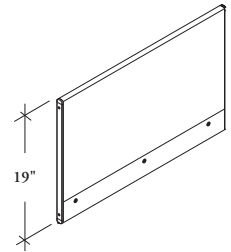

The Table Screen mounts anywhere along the Table Rail to provides a tackable surface as well as visual privacy.

WHAT'S INCLUDED

1 screen, mounting hardware.

ACTS Table Screen

PRODUCT OPTIONS

| Width | Frame Finish | Screen Finish |
|--|------------------------------|---------------|
| 24, 27, 30, 33, 36, 39, 42, 45, 48, 51, 54, 57, 60, 66, 72 | Foundation Accent Mica | Fabric |

SAMPLE ORDER CODE

| | | |
|---------|---|------|
| ACTS 57 | B | K675 |
|---------|---|------|

DIMENSIONS INCHES / MM

| W |
|-----------|
| 24 / 610 |
| 27 / 686 |
| 30 / 762 |
| 33 / 838 |
| 36 / 914 |
| 39 / 991 |
| 42 / 1067 |
| 45 / 1143 |
| 48 / 1219 |
| 51 / 1295 |
| 54 / 1372 |
| 57 / 1448 |
| 60 / 1524 |
| 66 / 1676 |
| 72 / 1829 |