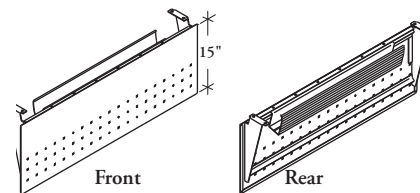

The Modesty Panel provides seated privacy to freestanding and semi-supported worksurfaces. It has an integral wire management tray and allows easy wire flow.

A C M P

Modesty Panel

WHAT'S INCLUDED

1 Modesty Panel, wire tray, and mounting screws.

NOTES

Please see the worksurface dimensions page to determine the appropriate width of the Modesty Panel to be specified.

Wire tray and mounting hardware are Black.

PRODUCT OPTIONS

Width	Finish
15, 21, 24, 27, 30, 33, 36, 39, 42, 45, 48, 51, 54, 57, 60	Foundation Mica