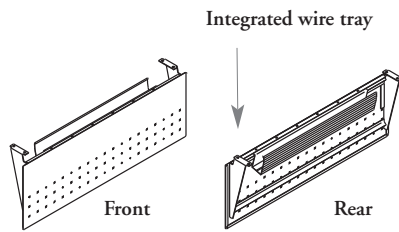

ACMP Modesty Panel

The Modesty Panel provides seated privacy to Ability Work Tables and has an integral wire management tray which allows for easy wire flow.

WHAT'S INCLUDED

1 Modesty Panel, wire tray, and mounting screws.

PRODUCT OPTIONS

Width	Finish
15, 21, 24, 27, 30, 33, 36, 39, 42, 45, 48, 51, 54, 57, 60	Foundation Mica

SAMPLE ORDER CODE

ACMP 27	Y
---------	---

DIMENSIONS INCHES / MM

W
15 / 381
21 / 533
24 / 610
27 / 686
30 / 762
33 / 838
36 / 914
39 / 991
42 / 1067
45 / 1143
48 / 1219
51 / 1295
54 / 1372
57 / 1448
60 / 1524