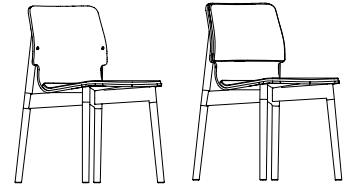

FEATURES

- Solid Oak frame
- Oak Veneer shell
- Multi-surface glides
- Mechanically fastened upholstered cushioned seat and back
- Upholstered versions are not stackable
- Designed and tested for users up to 300 lbs

NAEU Arne Chair, Upholstered

Arne Chair,
Upholstered Seat

Arne Chair,
Upholstered,
Seat and Back

PRODUCT OPTIONS

Upholstery Style	Back Upholstery Finish	Seat Upholstery Finish	Wood Finish
S Seat Only	Fabric	Fabric	DV Sierra
D Seat and Back	Leather	Leather	VM Sisal
			DZ Truffle
			5P Poppy Seed
			5S Silverwash
			5W Drift Oak

SAMPLE ORDER CODE

NAEU D	E523	E523	VM

PRICE

UPHOLSTERED - SEAT ONLY (S)

Grade 1	COM/ Grade 2	COL/ Grade 3	Grade 4	Grade 5	Grade 6	Grade 7	Grade 8	Grade 9	Grade 10
1146	1158	1168	1180	1190	1202	1212	1224	1234	1246

Leather LA	Leather LB	Leather LC	Leather LD
1256	1267	1278	1289

UPHOLSTERED- SEAT AND BACK (D)

Grade 1	COM/ Grade 2	COL/ Grade 3	Grade 4	Grade 5	Grade 6	Grade 7	Grade 8	Grade 9	Grade 10
1308	1330	1352	1374	1396	1418	1439	1461	1483	1505

Leather LA	Leather LB	Leather LC	Leather LD
1527	1549	1571	1593

If Dual Upholstered (D) is specified   add 213