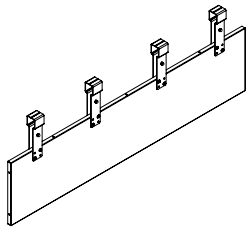

W K L P M
Metal Modesty Panel

The Metal Panel provides seated privacy for a variety of desking configurations.

WHAT'S INCLUDED

1 modesty panel and hardware

NOTES

Cannot be used with 120° Bench.

PRODUCT OPTIONS

Width		Pattern	Finish
10 100cm	18 180cm	P Plain	Foundation
12 120cm	20 200cm	R Square Emboss	Mica
14 140cm	24 240cm		Accent
16 160cm			

SAMPLE ORDER CODE

WKLPM 16	P	74
-----------------	----------	-----------

**DIMENSIONS
CODE / CM**

W
10 / 110
12 / 120
14 / 140
16 / 160
18 / 180
20 / 200
24 / 240

PRICING

PLAIN (P)

	Foundation	Mica Accent
10 / 110	159	170
12 / 120	170	180
14 / 140	188	199
16 / 160	195	205
18 / 180	201	211
20 / 200	221	232
24 / 240	253	263