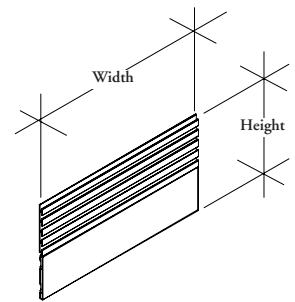

The Lateral Accessory Fascia mounts to the Functional Lateral Screen Frame and allows the mounting of accessories and flat screen monitor arms.

WHAT'S INCLUDED

1 accessory fascia and attachment clips.

NOTES

MWWCLA Lateral Accessory Fascia

PRODUCT OPTIONS

| Application | Height | Depth of Worksurface | Width of Return | Finish |
|----------------------|-----------------------------|--------------------------|--------------------------|--------------------------|
| D Depth only | 11 (for 110cm datum) | 06 60cm | 08 80cm | Foundation |
| R Return only | | 07 70cm | 10 100cm | Mica |
| | | 08 80cm | 12 120cm | Accent |
| | | NA Not Applicable | NA Not Applicable | European Accent (Zone 2) |

| H | Depth of Worksurface | Width of Return |
|----------|----------------------|-----------------|
| 11 / 110 | 06 / 60 | n/a |
| 11 / 110 | 07 / 70 | n/a |
| 11 / 110 | 08 / 80 | n/a |
| 11 / 110 | n/a | 08 / 80 |
| 11 / 110 | n/a | 10 / 100 |
| 11 / 110 | n/a | 12 / 120 |