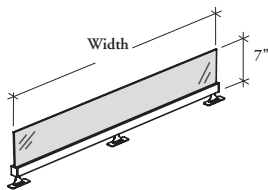

### Glass Divider – Open Base Elevated Desktop Cabinet

This divider provides a lighter, frameless, space division and desktop privacy under a shared Elevated Desktop Cabinet.

#### DIMENSIONS INCHES / MM

W
48 / 1219
54 / 1372
60 / 1524
66 / 1676
72 / 1829
78 / 1981
84 / 2134