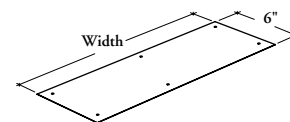

1 shelf adapter with mounting hardware.

**NOTES**

The specified width must be less than or equal to the width of the shelf under which the adapter is mounted.

**PRODUCT OPTIONS**

Width	Finish
24, 30, 36, 42, 48, 54, 60, 66, 72, 78, 84	Foundation Mica

**SAMPLE ORDER CODE**

<b>RLSA 24</b>	<b>G</b>
----------------	----------

**DIMENSIONS  
INCHES / MM**

W
24 / 610
30 / 762
36 / 914
42 / 1067
48 / 1219
54 / 1372
60 / 1524
66 / 1676
72 / 1829
78 / 1981
84 / 2134