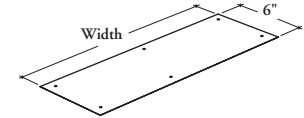

NOTES

The specified width must be less than or equal to the width of the shelf under which the adapter is mounted.

PRODUCT OPTIONS

Width	Finish
24, 30, 36, 42, 48, 54, 60, 66, 72, 78, 84	Foundation Mica

SAMPLE ORDER CODE

RLSA 24	G
---------	---

DIMENSIONS INCHES / MM

W
24 / 610
30 / 762
36 / 914
42 / 1067
48 / 1219
54 / 1372
60 / 1524
66 / 1676
72 / 1829
78 / 1981
84 / 2134

PRICING

	Foundation	Mica
	30	33
	31	34
	32	35
	35	39
	35	39
	61	69
	61	69
	63	72
	70	82
	70	82
	73	87