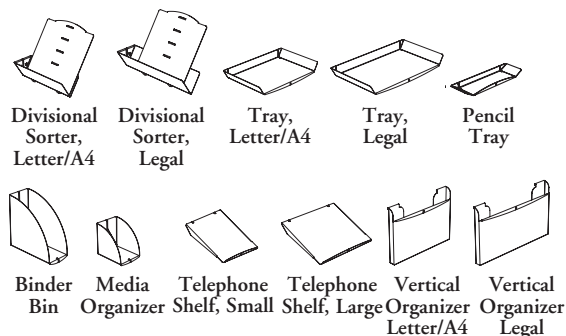

Personal Organizers

Personal Organizers can be mounted on the Accessory Rail (ROAR) and Accessory Inset Element – Sit-On Cabinet (ROAI) to facilitate paper management and storage.

WHAT'S INCLUDED

1 personal organizer (as specified).

NOTES

The Media Organizer holds up to 10 CDs or two boxes of diskettes.

The Telephone Shelves accommodate large and small telephones. The shelves may also be used to display/support work in progress.

Vertical Organizers can be used separately or grouped together to create cascading work managers.

PRODUCT OPTIONS

Style	Finish
90 Divisional Sorter, Letter/A4	Foundation Accent Mica
91 Divisional Sorter, Legal	
92 Tray, Letter/A4	
93 Tray, Legal	
94 Pencil Tray	
95 Binder Bin	
96 Media Organizer	
97 Telephone Shelf, Small	
98 Telephone Shelf, Large	
99 Vertical Organizer, Letter/A4	
100 Vertical Organizer, Legal	

SAMPLE ORDER CODE

PAX 99	C

STYLE

PRICING

Style	PRICING	
	Foundation	Mica/Accent
90	37	60
91	39	61
92	43	62
93	45	63
94	31	37
95	45	63
96	40	56
97	64	77
98	69	87
99	66	82
100	73	87