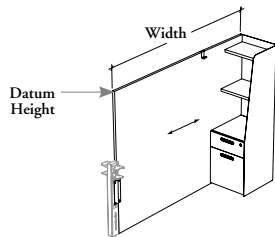

**J Z S F T P**

**Floor Screen with Metal Tower – Two Drawers – EZ Fence Post-Mounted**

This Floor Screen with Metal Tower attaches to the EZ Fence Post with Screen Connection (JZSPS) and provides space division and storage area to store garments and other items combined with optional filing or recycling/waste bins section.

**WHAT'S INCLUDED**

1 solid screen with metal tower, 2 fixed shelves, 1 hook, 1 file drawer or recycling/waste bin (as specified), 2 pulls (as specified), 1 cable pass-through ring (as specified), 1 pencil tray, 1 drawer divider, 1 12" hanging file bar, linking devices and caps (as specified), levelers and mounting hardware.

**WHAT'S EXCLUDED**

EZ Fence Post with Screen Connection, EZ Fence Beam, Chicago EZ Fence Beam, Pass-Through Cover and Rare Earth Magnet Kit.

**NOTES**

The solid panel is 1" thick.

When Recycling/Waste Bin (R) option is specified, only the Box Drawer can be lockable.

**DIMENSIONS  
INCHES / MM**

H	W
51 / 1295	66 / 1676
51 / 1295	72 / 1829
51 / 1295	78 / 1981
51 / 1295	84 / 2134
57 / 1448	66 / 1676
57 / 1448	72 / 1829
57 / 1448	78 / 1981
57 / 1448	84 / 2134

**PRICING**