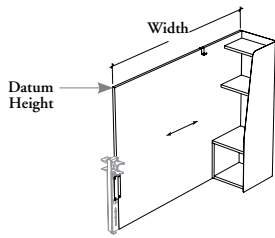

JZSFOP

Floor Screen with Metal Tower – Open – EZ Fence Post-Mounted

No Accessory (N)

This Floor Screen with Metal Tower attaches to the EZ Fence Post with Screen Connection (JZSPS) and provides space division and storage area to store garments and other items in the workstation.

WHAT'S INCLUDED

1 solid screen with metal tower, 2 fixe shelves, 1 hook, 1 cable pass-through ring (as specified), linking devices and caps (as specified), levelers and mounting hardware.

WHAT'S EXCLUDED

EZ Fence Post with Screen Connection, EZ Fence Beam, Chicago EZ Fence Beam, Pass-Through Cover and Rare Earth Magnets Kit.

NOTES

The solid panel is 1" thick.

For Width Reduction details, refer to the Application Guide.

SAMPLE ORDER CODE

JZSFOP L	57	78	H	N	XS	74	74	74
-----------------	-----------	-----------	----------	----------	-----------	-----------	-----------	-----------

DIMENSIONS INCHES / MM

H	W
51 / 1295	66 / 1676
51 / 1295	72 / 1829
51 / 1295	78 / 1981
51 / 1295	84 / 2134
57 / 1448	66 / 1676
57 / 1448	72 / 1829
57 / 1448	78 / 1981
57 / 1448	84 / 2134