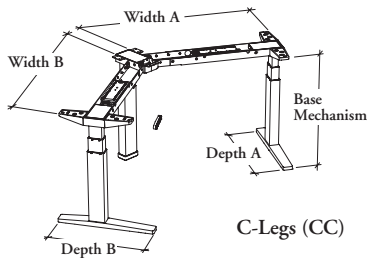

# height-adjustability

### Navigate Height-Adjustable Base – 120°

One Table  
One Plug

This base is to be paired with 120° Worksurface (JNHV) to create a freestanding 120° height-adjustable table.

#### WHAT'S INCLUDED

1 120° height-adjustable base with levels, 3 height-adjustable mechanisms, 2 control box, 2 power channels, 1 powerbar (as specified), 1 switch for height-adjustable mechanism (as specified) and mounting hardware.