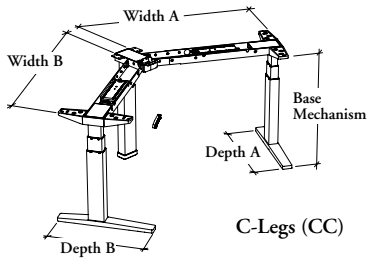

height-adjustability

JNTV

Navigate Height-Adjustable Base – 120°

One Table
One Plug

This base is to be paired with 120° Worksurface (JNHV) to create a freestanding 120° height-adjustable table.

WHAT'S INCLUDED

1 120° height-adjustable base with levels, 3 height-adjustable mechanisms, 2 control box, 2 power channels, 1 powerbar (as specified), 1 switch for height-adjustable mechanism (as specified) and mounting hardware.

WHAT'S EXCLUDED

120° Worksurface for Navigate Base, Height-Adjustable Table Caster Kit and e-Chain Vertical Cable Manager.

NOTES

The dimension specified with Depth B must be the same with Depth A.

The dimension specified with Width B must be the same with Width A.