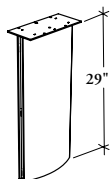

## B W E B Elliptical Base

This base is available for Desks and is included as an option with specific products.

### NOTES

Cannot be used to support a glass top.

Base height is 29" from the finished floor to the top of the finished worksurface with a leveling range of 1".

### DIMENSIONS INCHES / MM

H
29 / 137