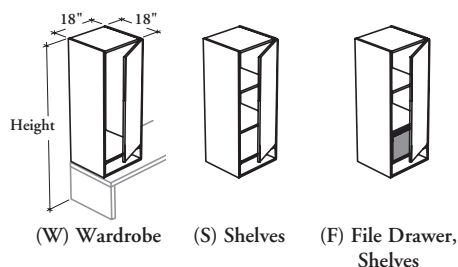

### Tower with Full Solid Door – Low Secondary Desk Mounted

This Tower combines file drawer, shelves or wardrobe storage compartments and a pigeonhole section in a full door aesthetic. It must always be mounted on a Low Secondary Desk.

#### WHAT'S INCLUDED

1 tower, 1 rectangular door, mounting hardware, locks and keys (as specified), and accessories as listed below:

	Interior Configuration		
	W	S	F
Adjustable Shelf	n/a	2	1
File Drawer	n/a	n/a	1
15" Cross File Bar	n/a	n/a	1
Coat Hook	2	n/a	2