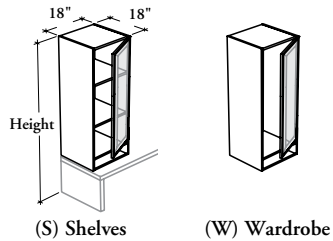

WHAT'S INCLUDED

1 tower, 1 rectangular door, mounting hardware, locks and keys (as specified), and accessories as listed below:

	Interior Configuration	
	W	S

Adjustable Shelf	n/a	2
Coat Hook	2	n/a

WHAT'S EXCLUDED

Low Secondary Desks and Multi-Functional Drawer.

NOTES

This mounted tower **cannot** be used alone. It must be connected to another mounted tower, a freestanding tower, a wall panel or an overhead cabinet in order to ensure stability.

The Multi-Functionnal Drawer (BADMF) can only be installed in the pigeonhole section.

When Wardrobe (W) option is specified, the glass door finish is **not** available in Clear (CL) standard finish.

The shelf has a five positions adjustment with 1 1/4" intervals.

Not all glass finishes are available as Xpress, Please see Xpress catalogue and/or specification software for details.

PRODUCT OPTIONS

Interior Configuration	Depth	Width	Height	Door Swing Direction
S Shelves W Wardrobe	18	18	66, 72	L Left Side R Right Side (Shown)