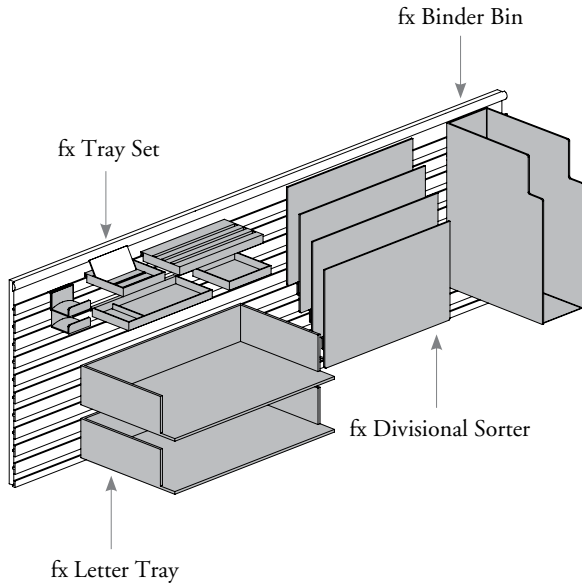

suggested fx accessory combinations

The following are suggested combinations of fx accessories to accommodate the needs of different workstations.

fx Accessory Combination 1: Resident Worker – Traditional

- Ideal for larger stations – paper based work
- Permanent occupant

Qty	Product	Code	Price	Total
1	fx Tray Set	YFXT	\$ 100	\$ 100
1	fx Divisional Sorter	YFXD	\$ 161	\$ 161
1	fx Binder Bin	YFXB	\$ 59	\$ 59
2	fx Letter Tray	YFXL	\$ 61	\$ 122
Total for fx Accessory Combination 1				\$ 442

fx Accessory Combination 2: Resident Worker – Modern

- Ideal for smaller stations
- Permanent occupant

Qty	Product	Code	Price	Total
1	fx Tray Set	YFXT	\$ 100	\$ 100
1	fx Picture Organizer	YFXO	\$ 61	\$ 61
1	fx Personal Box	YFXP	\$ 81	\$ 81
Total for fx Accessory Combination 2				\$ 242

suggested fx accessory combinations (continued)

fx Accessory Combination 3: Touchdown Worker

- Ideal for smaller stations
- Daily/weekly touchdown spaces
- No ownership of space
- Can be mounted onto the fx Table Rail (YFXR) – Full Rail option shown