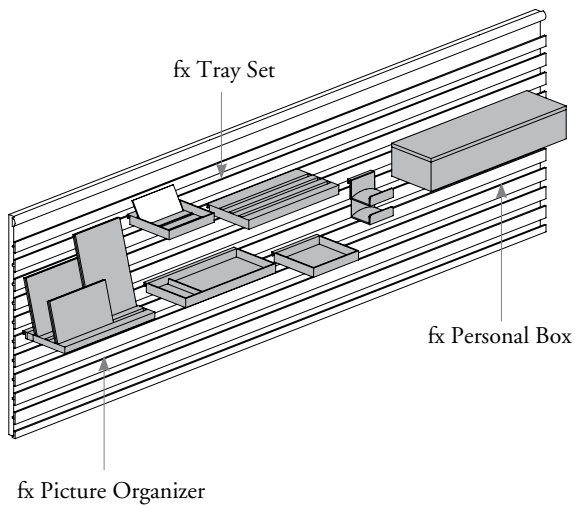

suggested fx accessory combinations

The following are suggested combinations of fx accessories to accommodate the needs of different workstations.

fx Accessory Combination 1: Resident Worker – Traditional

- Ideal for larger stations – paper based work
- Permanent occupant

Qty	Product	Code	Price	Total
1	fx Tray Set	YFXT	\$ 100	\$ 100
1	fx Divisional Sorter	YFXD	\$ 161	\$ 161
1	fx Binder Bin	YFXB	\$ 59	\$ 59
2	fx Letter Tray	YFXL	\$ 61	\$ 122
Total for fx Accessory Combination 1				\$ 442

suggested fx accessory combinations (continued)

fx Accessory Combination 3: Touchdown Worker

- Ideal for smaller stations
- Daily/weekly touchdown spaces
- No ownership of space
- Can be mounted onto the fx Table Rail (YFXR) – Full Rail option shown