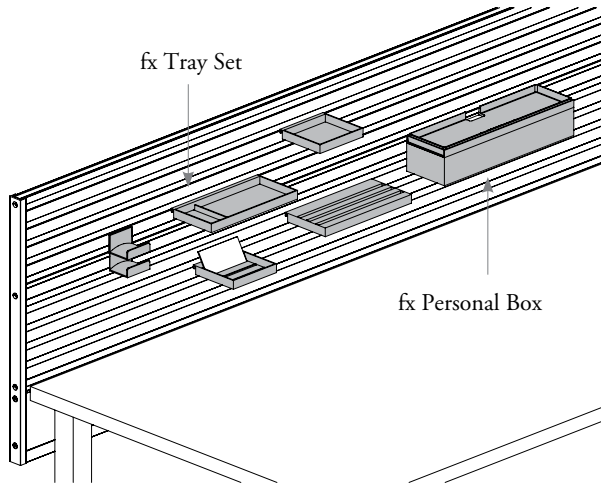

- Ideal for larger stations – paper based work
- Permanent occupant

Qty	Product	Code	Price	Total
1	fx Tray Set	YFXT	\$ 100	\$ 100
1	fx Divisional Sorter	YFXD	\$ 161	\$ 161
1	fx Binder Bin	YFXB	\$ 59	\$ 59
2	fx Letter Tray	YFXL	\$ 61	\$ 122
Total for fx Accessory Combination 1				\$ 442

fx Accessory Combination 2: Resident Worker – Modern

- Ideal for smaller stations
- Permanent occupant

Qty	Product	Code	Price	Total
1	fx Tray Set	YFXT	\$ 100	\$ 100
1	fx Picture Organizer	YFXO	\$ 61	\$ 61
1	fx Personal Box	YFXP	\$ 81	\$ 81
Total for fx Accessory Combination 2				\$ 242

suggested fx accessory combinations (continued)

fx Accessory Combination 3: Touchdown Worker

- Ideal for smaller stations
- Daily/weekly touchdown spaces
- No ownership of space
- Can be mounted onto the fx Table Rail (YFXR) – Full Rail option shown