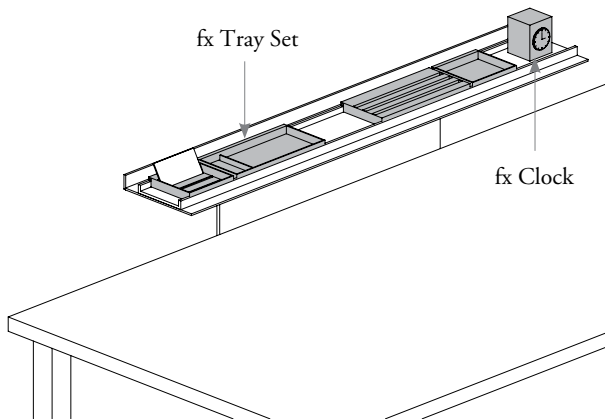

fx Accessory Combination 4: Consultant Station

- Ideal for smaller stations
- Station assignment based on project
- Can be mounted onto the fx Desk Tray (YFXY)

Qty	Product	Code	Price	Total
1	fx Tray Set	YFXT	$ 100	$ 100
1	fx Clock	YFXC	$ 140	$ 140
Total for fx Accessory Combination 4				$ 240