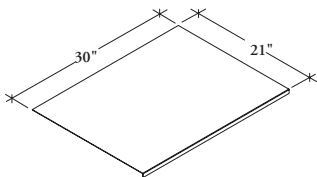

# YPDP Xpress Desk Pad

**What's Included**

Desk mat with integrated wire manager.

**Notes**

Sheet steel plate is wrapped in Fine Grain Leather with a distinct edge stitched finish.

Designed with an edge lip to prevent slipping.

H: 1/2"

**PRICING**

564