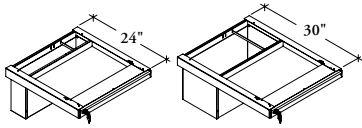

PRODUCT OPTIONS

Configuration	Height	Key Style	Finish
I Accessory Shelf and Storage Bin	24, 30	K Key Alike R Key Random	Foundation Mica

SAMPLE ORDER CODE

YFXU 1	24	K	LW

HEIGHT
24
30

PRICING
567
592