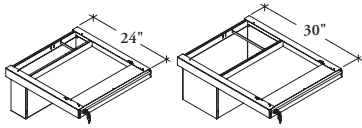

PRODUCT OPTIONS

Configuration	Height	Key Style	Finish
I Accessory Shelf and Storage Bin	24, 30	K Key Alike R Key Random	Foundation Mica

SAMPLE ORDER CODE

YFXU 1	24	K	LW

HEIGHT
24
30

PRICING
619
646