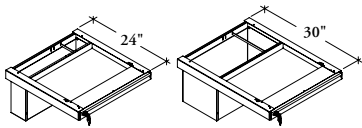

PRODUCT OPTIONS

Configuration	Height	Key Style	Finish
1 Accessory Shelf and Storage Bin	24, 30	K Key Alike R Key Random	Foundation Mica

SAMPLE ORDER CODE

YFXU 1	24	K	LW

HEIGHT
24
30

PRICING
746
778