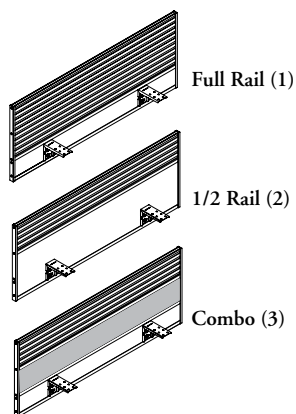

# YFXR fx Table Rail

fx accessory rails attach to tables and worksurfaces to provide double-sided access for mounting of fx and Complements accessories.

### Notes

Rail Styles (i.e., Full, 1/2 and Combo) refer to above worksurface.

Rail height from floor is 42" and 13" from worksurface.

Mounting hardware will match the rail finish.

# YFXR fx Table Rail (Continued)

**DIMENSIONS  
INCHES / MM**

H	W
13 / 330	24 / 610
13 / 330	30 / 762
13 / 330	36 / 914
13 / 330	42 / 1067
13 / 330	48 / 1219
13 / 330	54 / 1372
13 / 330	60 / 1524
13 / 330	66 / 1676
13 / 330	72 / 1829