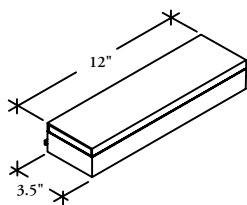

YFXP fx Personal Box

Personal Boxes store personal items for quick accessibility.

What's Included

SmartLeather inlay (Black) for small, personally valuable items and a mirror under the lid.

Notes

Can be used as a freestanding item or Accessory Rail-mounted.

Desk Tray (YFXY) compatible. See the *Work Flow* section for listing.

PRICING

121

YFXO fx Picture Organizer

Designed to add to an employee's ability to personalize their workstation.

What's Included

Organizer tray, 1 picture holder (5" x 3") and 2 picture holders (4" x 6").

Notes

Can be used as a freestanding item or Accessory Rail-mounted.

Desk Tray (YFXY) compatible. See the *Work Flow* section for listing.

Picture Holder is made up of a clear acrylic pane and an opaque white ABS pane.