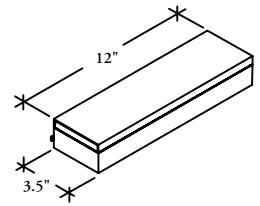

YFXP fx Personal Box

Personal Boxes store personal items for quick accessibility.

What's Included

SmartLeather inlay (Black) for small, personally valuable items and a mirror under the lid.

Notes

Can be used as a freestanding item or Accessory Rail-mounted.

Desk Tray (YFXY) compatible. See the *Work Flow* section for listing.

PRICING

92

YFXO fx Picture Organizer

Designed to add to an employee's ability to personalize their workstation.

What's Included

Organizer tray, 1 picture holder (5" x 3") and 2 picture holders (4" x 6").

Notes

Can be used as a freestanding item or Accessory Rail-mounted.

Desk Tray (YFXY) compatible. See the *Work Flow* section for listing.

Picture Holder is made up of a clear acrylic pane and an opaque white ABS pane.