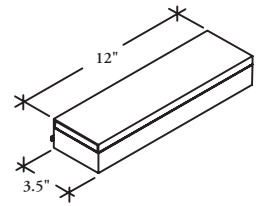

YFXP fx Personal Box

Personal Boxes store personal items for quick accessibility.

What's Included

SmartLeather inlay (Black) for small, personally valuable items and a mirror under the lid.

Notes

Can be used as a freestanding item or Accessory Rail-mounted.

Desk Tray (YFXY) compatible. See the *Work Flow* section for listing.

PRICING

102

YFXO fx Picture Organizer

Designed to add to an employee's ability to personalize their workstation.

What's Included

Organizer tray, 1 picture holder (5" x 3") and 2 picture holders (4" x 6").

Notes

Can be used as a freestanding item or Accessory Rail-mounted.

Desk Tray (YFXY) compatible. See the *Work Flow* section for listing.

Picture Holder is made up of a clear acrylic pane and an opaque white ABS pane.