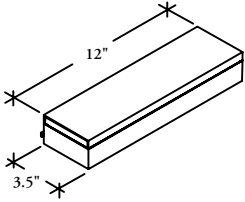

YFXP fx Personal Box

Personal Boxes store personal items for quick accessibility.

What's Included

SmartLeather inlay (Black) for small, personally valuable items and a mirror under the lid.

Notes

Can be used as a freestanding item or Accessory Rail-mounted.
Desk Tray (YFXY) compatible. See the *Work Flow* section for listing.