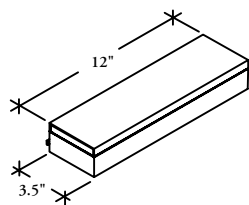

YFXP fx Personal Box

Personal Boxes store personal items for quick accessibility.

What's Included

SmartLeather inlay (Black) for small, personally valuable items and a mirror under the lid.

Notes

Can be used as a freestanding item or Accessory Rail-mounted.

Desk Tray (YFXY) compatible. See the *Work Flow* section for listing.

PRICING

121

YFXO fx Picture Organizer

Designed to add to an employee's ability to personalize their workstation.

What's Included

Organizer tray, 1 picture holder (5" x 3") and 2 picture holders (4" x 6").

Notes

Can be used as a freestanding item or Accessory Rail-mounted.

Desk Tray (YFXY) compatible. See the *Work Flow* section for listing.

Picture Holder is made up of a clear acrylic pane and an opaque white ABS pane.