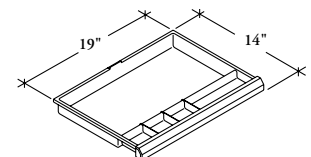

H: 2"

PRICING

59