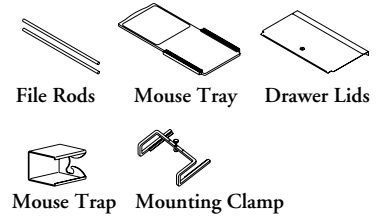

DPA Pelican Drawer Accessories

What's Included

1 pair of file rods or 1 drawer lid with lock or 1 tray and mounting hardware or 1 mouse trap and double-sided tape or 1 adjustable mounting clamp and drill bits.

Notes

File Rods are installed front-to-back to enable hanging of letter-, legal- and metric-size files.

Drawer Lid is a lockable accessory providing security for the storage bin.

The Retractable Mouse Tray mounts to the underside of the drawer (on the left or right side) to provide a retractable support for the mouse.

The Mouse Trap provides convenient storage for a mouse.

The Adjustable Mounting Clamp is for use when installing Pelican Drawers and is mounted directly to the underside of the worksurface. It requires the clear space indicated. It is not compatible with District or Marketplace whenever worksurface reinforcements are used. Only one is required.

Finished in Black.

Product Options			Price	Dimensions (Inches)				
				H	W	D		
11	File Rods for the <i>Pelican Drawer I</i>	OR	31	File Rods for the <i>Pelican Drawer II</i>	11	–	–	10
21	Drawer Lids for the <i>Pelican Drawer I</i>	OR	51	Drawer Lids for the <i>Pelican Drawer II</i>	196	–	18	11
12	Retractable Mouse Tray for <i>Pelican Drawers II & III</i>		–		131	–	21	10
41	Mouse Trap for <i>Pelican Drawers II & III</i>		–		27	3	4	4
99	Adjustable Mounting Clamp for <i>Pelican Drawers I, II & III</i>		–		326	3	22	17

Xpress DP150 Pencil Drawer

What's Included

1 pencil drawer, 1 mounting template, 2 mounting slides and fasteners.

Notes

Provides compartmentalized pencil and stationery storage under the worksurface.

Applied to the underside of any regular worksurface. The drawer extends 11" and is equipped with a safety stop.

Space required for mounting this item beneath the worksurface is 14" deep, 19" wide and 2" high.

Drawer is finished in Black.

Can not be used on surface with Reinforcement Channels.

Finish Options (See Fabrics & Finishes Program for finish listings)

E Black   J Granite   Q Storm White

Please add the desired code(s) from above to the end of your product option code below.