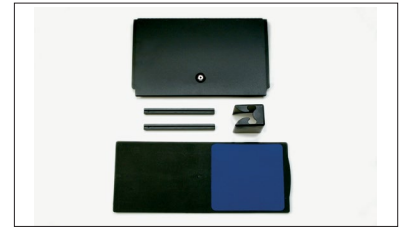

Notes

File Rods are installed front-to-back to enable hanging of letter-, legal- and metric-size files.

Drawer Lid is a lockable accessory providing security for the storage bin.

The Retractable Mouse Tray mounts to the underside of the drawer (on the left or right side) to provide a retractable support for the mouse.

The Mouse Trap provides convenient storage for a mouse.

The Adjustable Mounting Clamp is for use when installing Pelican Drawers and is mounted directly to the underside of the worksurface. It requires the clear space indicated. It is not compatible with District or Marketplace whenever worksurface reinforcements are used. Only one is required.

Finished in Black.

Product Options			Price	Dimensions (Inches)				
				H	W	D		
11	File Rods for the <i>Pelican Drawer I</i>	OR	31	File Rods for the <i>Pelican Drawer II</i>	11	–	–	10
21	Drawer Lids for the <i>Pelican Drawer I</i>	OR	51	Drawer Lids for the <i>Pelican Drawer II</i>	196	–	18	11
12	Retractable Mouse Tray for <i>Pelican Drawers II & III</i>			–	131	–	21	10
41	Mouse Trap for <i>Pelican Drawers II & III</i>			–	27	3	4	4
99	Adjustable Mounting Clamp for <i>Pelican Drawers I, II & III</i>			–	326	3	22	17

Xpress DP150 Pencil Drawer

What's Included

1 pencil drawer, 1 mounting template, 2 mounting slides and fasteners.

Notes

Provides compartmentalized pencil and stationery storage under the worksurface.

Applied to the underside of any regular worksurface. The drawer extends 11" and is equipped with a safety stop.