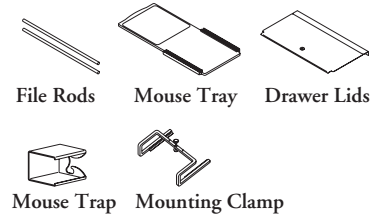

DPA Pelican Drawer Accessories

What's Included

1 pair of file rods or 1 drawer lid with lock or 1 tray and mounting hardware or 1 mouse trap and double-sided tape or 1 adjustable mounting clamp and drill bits.

Notes

File Rods are installed front-to-back to enable hanging of letter-, legal- and metric-size files.

Drawer Lid is a lockable accessory providing security for the storage bin.

The Retractable Mouse Tray mounts to the underside of the drawer (on the left or right side) to provide a retractable support for the mouse.

The Mouse Trap provides convenient storage for a mouse.

The Adjustable Mounting Clamp is for use when installing Pelican Drawers and is mounted directly to the underside of the worksurface. It requires the clear space indicated. It is not compatible with District or Marketplace whenever worksurface reinforcements are used. Only one is required.

Finished in Black.

Product Options			Price	Dimensions (Inches)				
				H	W	D		
11	File Rods for the <i>Pelican Drawer I</i>	OR	31	File Rods for the <i>Pelican Drawer II</i>	11	–	–	10
21	Drawer Lids for the <i>Pelican Drawer I</i>	OR	51	Drawer Lids for the <i>Pelican Drawer II</i>	196	–	18	11
12	Retractable Mouse Tray for <i>Pelican Drawers II & III</i>			–	131	–	21	10
41	Mouse Trap for <i>Pelican Drawers II & III</i>			–	27	3	4	4
99	Adjustable Mounting Clamp for <i>Pelican Drawers I, II & III</i>			–	326	3	22	17

Xpress DP150 Pencil Drawer

What's Included

1 pencil drawer, 1 mounting template, 2 mounting slides and fasteners.

Notes

Provides compartmentalized pencil and stationery storage under the worksurface.

Applied to the underside of any regular worksurface. The drawer extends 11" and is equipped with a safety stop.

Space required for mounting this item beneath the worksurface is 14" deep, 19" wide and 2" high.

Drawer is finished in Black.

Can not be used on surface with Reinforcement Channels.

Finish Options (See Fabrics & Finishes Program for finish listings)

E Black   J Granite   Q Storm White

Please add the desired code(s) from above to the end of your product option code below.