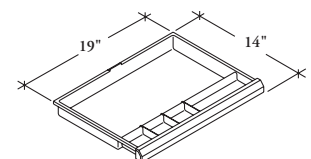

H: 2"

PRICING

59