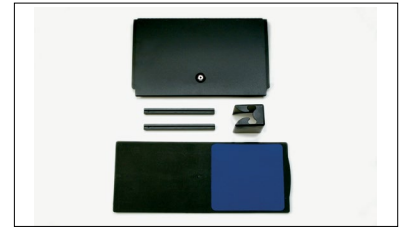

Notes

File Rods are installed front-to-back to enable hanging of letter-, legal- and metric-size files.

Drawer Lid is a lockable accessory providing security for the storage bin.

The Retractable Mouse Tray mounts to the underside of the drawer (on the left or right side) to provide a retractable support for the mouse.

The Mouse Trap provides convenient storage for a mouse.

The Adjustable Mounting Clamp is for use when installing Pelican Drawers and is mounted directly to the underside of the worksurface. It requires the clear space indicated. It is not compatible with District or Marketplace whenever worksurface reinforcements are used. Only one is required.

Finished in Black.

Product Options			Price	Dimensions (Inches)				
				H	W	D		
11	File Rods for the <i>Pelican Drawer I</i>	OR	31	File Rods for the <i>Pelican Drawer II</i>	11	–	–	10
21	Drawer Lids for the <i>Pelican Drawer I</i>	OR	51	Drawer Lids for the <i>Pelican Drawer II</i>	196	–	18	11
12	Retractable Mouse Tray for <i>Pelican Drawers II & III</i>		–		131	–	21	10
41	Mouse Trap for <i>Pelican Drawers II & III</i>		–		27	3	4	4
99	Adjustable Mounting Clamp for <i>Pelican Drawers I, II & III</i>		–		326	3	22	17

Xpress DP150 Pencil Drawer

What's Included

1 pencil drawer, 1 mounting template, 2 mounting slides and fasteners.

Notes

Provides compartmentalized pencil and stationery storage under the worksurface.

Applied to the underside of any regular worksurface. The drawer extends 11" and is equipped with a safety stop.