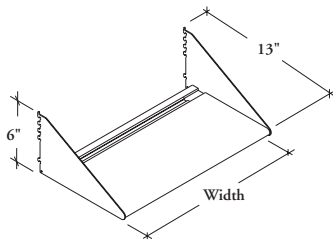

DSO Shelf

The Shelf is panel-mounted on-module and provides open storage within the workstation.

WHAT'S INCLUDED

1 shelf.

NOTES

This Shelf must be hung on-module.

PRODUCT OPTIONS

Width	Finish
24, 30, 36, 42, 48, 54, 60	Foundation Mica

SAMPLE ORDER CODE

DSO 42	R
--------	---

DIMENSIONS INCHES / MM

W
24 / 610
30 / 762
36 / 914
42 / 1067
48 / 1219
54 / 1372
60 / 1524

PRICING

	Foundation	Mica
	175	202
	191	214
	202	226
	210	236
	213	238
	225	250
	237	262