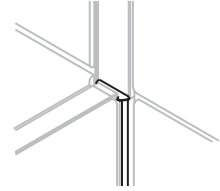

The Corner Cover Four-Way 90° (No Cap) creates a full-height connection between four panels which meet at 90° angles. This connection does not include a cap.

WHAT'S INCLUDED

4 covers, 2 three-way G brackets, corner braces, Posi-Lock and spring plate assemblies.

C_4
Corner Cover Four-Way 90°
(No Cap)

PRODUCT OPTIONS

Height	Corner Finish
36, 42, 51, 57, 60, 66, 72, 78, 81, 87, 96	Foundation Mica

I77

SAMPLE ORDER CODE

C424	E
------	---

DIMENSIONS
INCHES / MM

H
36 / 914
42 / 1067
51 / 1295
57 / 1448
60 / 1524
66 / 1676
72 / 1829
78 / 1981
81 / 2057
87 / 2210
96 / 2438