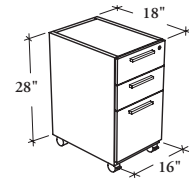

This mobile storage is lockable and provides storage below a desk, return or credenza shell. It can also be used alone.

WHAT'S INCLUDED

1 pencil tray, 1 drawer divider, 1 12" hanging file bar, pulls (as specified), casters, lock and keys (as specified).

NOTES

This pedestal has a central locking system and full extension drawers that accommodate both letter- and legal-size paper.

The included hanging file bar is to be installed along the width only.

Z E S M B

Mobile Pedestal – Box/Box/File

PRODUCT OPTIONS

Depth	Width	Height	Finish	Pull Style	Pull Finish	Key Style
18	16	28	UK, UM, UN Natural Veneer Grade 2 MP, WH, WJ, WS, WW Natural Veneer Grade 3	1 Standard Expansion 6 Arched B Rectangular	Foundation Mica	K Keyed Alike R Keyed Randomly

SAMPLE ORDER CODE

ZESMB 18	16	28	WJ	B	7	R
-----------------	-----------	-----------	-----------	----------	----------	----------

DIMENSIONS (NOMINAL) INCHES / MM

D	W	H
18 / 457	16 / 406	28 / 711

PRICING

1371