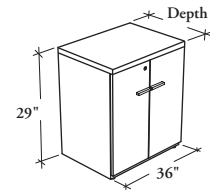

This storage provides a convenient, lockable storage area with shelving.

WHAT'S INCLUDED

1 top, 1 adjustable shelf, pulls (as specified), levelers, lock and keys (as specified).

NOTES

Holes at 1 1/4" intervals on the inside of side panels allow for shelf adjustment.

The back are finished in Black.

Z E S C D T Storage Cabinet with Top

PRODUCT OPTIONS

Depth	Width	Height	Finish	Edge Trim Style	Pull Style	Pull Finish	Key Style
21, 24	36	29	UK, UM, UN Natural Veneer Grade 2 MP, WH, WJ, WS, WW Natural Veneer Grade 3	B Butterfly G Flat R Reed	1 Standard Expansion 6 Arched B Rectangular	Foundation Mica	K Keyed Alike R Keyed Randomly

SAMPLE ORDER CODE

ZESCDT 21	36	29	MP	G	1	E	K
-----------	----	----	----	---	---	---	---

DIMENSIONS (NOMINAL) INCHES / MM

D	W	H
21 / 533	36 / 914	29 / 737
24 / 610	36 / 914	29 / 737

PRICING

Flat Trim (G)	Butterfly or Reed Trim (B or R)
1747	1861
1839	1953