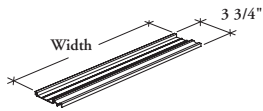

storage for credenza unit

Z E C M A Pencil Tray for Credenza Unit

WHAT'S INCLUDED

1 pencil tray, 2 brackets, and mounting hardware.

NOTES

Mounting Style (D) is available for 16" wide pencil tray only.

Mounting Style (W) is available for 24" to 36" wide pencil tray.

Must be used on the Stretch Pedestal for Credenza Unit with Box/File (ZECMP) only.

PRODUCT OPTIONS

Mounting Style	Width	Finish
D Depth W Width	16, 24, 30, 36	AC Clear Anodized

SAMPLE ORDER CODE

ZECMA D	16	AC
---------	----	----

DIMENSIONS (NOMINAL) INCHES / MM

W
16 / 406
24 / 610
30 / 762
36 / 914

PRICING

DEPTH MOUNTING (D)	WIDTH MOUNTING (W)
30	n/a
n/a	37
n/a	41
n/a	47