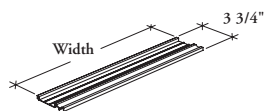

storage for credenza unit

Z E C M A Pencil Tray for Credenza Unit

WHAT'S INCLUDED

1 pencil tray, 2 brackets, and mounting hardware.

NOTES

Mounting Style (D) is available for 16" wide pencil tray only.

Mounting Style (W) is available for 24" to 36" wide pencil tray.

Must be used on the Stretch Pedestal for Credenza Unit with Box/File (ZECMP) only.

PRODUCT OPTIONS

Mounting Style	Width	Finish
D Depth W Width	16, 24, 30, 36	AC Clear Anodized

SAMPLE ORDER CODE

ZECMA D	16	AC
---------	----	----

DIMENSIONS (NOMINAL) INCHES / MM

W
16 / 406
24 / 610
30 / 762
36 / 914

PRICING

DEPTH MOUNTING (D)	WIDTH MOUNTING (W)
31	n/a
n/a	38
n/a	42
n/a	49