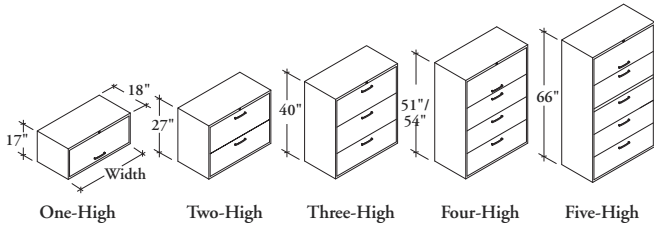

freestanding storage & accessories

L T L Lateral Files

Lateral Files are available in a variety of heights to provide high density filing and organized storage. Lateral File heights are designed to align with Storage Cabinet (LTS).

SAMPLE ORDER CODE

LTL A	50	36	Y	D1		N	K	W2
--------------	-----------	-----------	----------	-----------	--	----------	----------	-----------

DIMENSIONS INCHES / MM

W
30 / 762
36 / 914
42 / 1067
30 / 762
36 / 914
42 / 1067
30 / 762
36 / 914
42 / 1067
30 / 762
36 / 914
42 / 1067
30 / 762
36 / 914
42 / 1067
30 / 762
36 / 914
42 / 1067