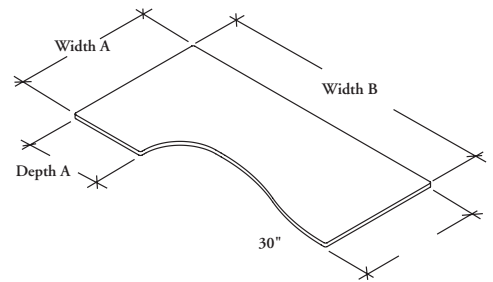

The Transition Corner Worksurface with Return provides a corner worksurface area with integral transition return.

WHAT'S INCLUDED

1 worksurface with return.

WHAT'S EXCLUDED

Worksurface supports must be ordered separately.

NOTES

This is a handed product and therefore, must be specified as left or right. The handed end is wider (from the user's perspective).

When Wood Veneer Laminate or Flintwood are specified, the grain direction is always run along the greater width.

Flintwood edge trims will be finished to match the worksurface.

Seamless edge trims will be finished to match the worksurface.

W S T R Transition Corner Worksurface with Return

PRODUCT OPTIONS

Depth A	Width	Depth B	Orientation	Worksurface Finish	Edge Trim Style	Edge Trim Finish
20, 24	36, 42, 48	60, 66, 72	L Left Handed R Right Handed (Shown)	Foundation Laminate Seamless Color Flintwood	2 Bullnose 6 Straight 3 Flintwood Bullnose K Seamless Knife G Seamless Flat E Seamless Eased 7 Flintwood Straight	Edge Trim Colors

SAMPLE ORDER CODE

WSTR 24	36	72	R	PQ	1	BL
---------	----	----	---	----	---	----

DIMENSIONS INCHES / MM

Da	W	Db
20 / 508	36 / 914	60 / 1524
20 / 508	36 / 914	66 / 1676
20 / 508	36 / 914	72 / 1829
20 / 508	42 / 1067	60 / 1524
20 / 508	42 / 1067	66 / 1676
20 / 508	42 / 1067	72 / 1829
20 / 508	48 / 1219	60 / 1524
20 / 508	48 / 1219	66 / 1676
20 / 508	48 / 1219	72 / 1829
24 / 610	36 / 914	60 / 1524
24 / 610	36 / 914	66 / 1676
24 / 610	36 / 914	72 / 1829
24 / 610	42 / 1067	60 / 1524
24 / 610	42 / 1067	66 / 1676
24 / 610	42 / 1067	72 / 1829
24 / 610	48 / 1219	60 / 1524
24 / 610	48 / 1219	66 / 1676
24 / 610	48 / 1219	72 / 1829