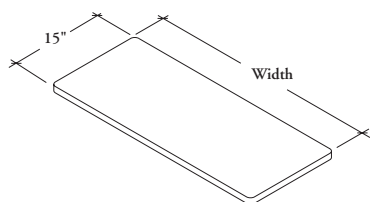

worksurfaces & countertops

WC

Rectangular Countertop

The Rectangular Countertop can be used alone or together with other countertop types to create transaction surfaces.

WHAT'S INCLUDED

1 countertop and panel-mounting hardware.

NOTES

Flintwood edge trims will be finished to match the worksurface.

Seamless edge trims will be finished to match the worksurface.

PRODUCT OPTIONS

| Depth | Width | Worksurface Finish | Edge Trim Style | Edge Trim Finish | Top Trim Style | Hardware Finish |
|-------|------------------------------------|-------------------------------------------------------|---------------------------------------------------------------------------------------------|------------------|------------------------|--------------------|
| 15 | 24, 30, 36, 42, 48, 54, 60, 66, 72 | Foundation Laminate Seamless Color Flintwood | 2 Bullnose 6 Straight 3 Flintwood Bullnose 7 Flintwood Straight G Seamless Flat | Edge Trim Colors | 8 Metal 9 Flintwood | Foundation Mica |

SAMPLE ORDER CODE

| | | | | | | |
|-------|----|----|---|----|---|---|
| WC 15 | 66 | FC | 2 | FC | 9 | E |
|-------|----|----|---|----|---|---|

284

DIMENSIONS INCHES / MM

| D | W |
|----------|-----------|
| 15 / 381 | 24 / 610 |
| 15 / 381 | 30 / 762 |
| 15 / 381 | 36 / 914 |
| 15 / 381 | 42 / 1067 |
| 15 / 381 | 48 / 1219 |
| 15 / 381 | 54 / 1372 |
| 15 / 381 | 60 / 1524 |
| 15 / 381 | 66 / 1676 |
| 15 / 381 | 72 / 1829 |