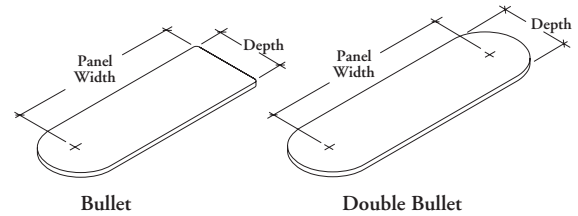

The Bullet Countertop can be used alone or together with other Countertop types to create transaction surfaces as required.

WHAT'S INCLUDED

1 countertop and panel-mounting hardware.

NOTES

Flintwood edge trims will be finished to match the worksurface.

Bullet Countertops

PRODUCT OPTIONS

Style	Depth	Width	Worksurface Finish	Edge Trim Style	Edge Trim Finish	Top Trim Style	Hardware Finish
R Bullet	15	24, 30, 36, 42, 48, 54, 60, 66, 72	Foundation Laminate Flintwood	2 Bullnose	Edge Trim Colors	8 Metal	Foundation Mica
RR Double Bullet				6 Straight		9 Flintwood	
				3 Flintwood Bullnose			
				7 Flintwood Straight			