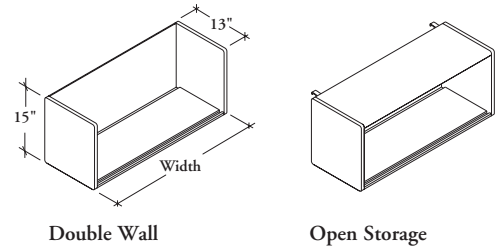

Shelves provide panel-mounted, on- or off-module open storage in the workstation.

S

Shelves (Double Wall/Open Storage)

WHAT'S INCLUDED

1 shelf, panel-mounting off-module hooks.

NOTES

On-Module Hooks (SFHK) must be ordered separately.

PRODUCT OPTIONS

Style	Width	Case Finish
O Open Storage Shelf	300 30	Foundation
S Double Wall Shelf	360 36	Mica
	420 42	
	480 48	
	540 54	
	600 60	

SAMPLE ORDER CODE

S S	600	J
------------	------------	----------

**DIMENSIONS
INCHES / MM**

W
30 / 762
36 / 914
42 / 1067
48 / 1219
54 / 1372
60 / 1524
30 / 762
36 / 914
42 / 1067
48 / 1219
54 / 1372
60 / 1524

PRICING

OPEN STORAGE SHELF (O)

Foundation	Mica
494	575
529	607
567	646
605	686
637	716
670	749