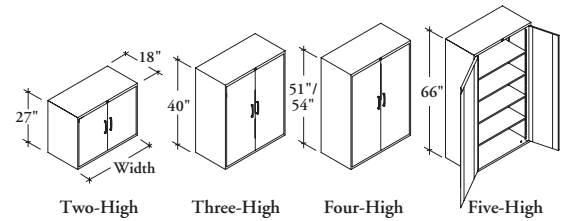

freestanding storage & accessories

Storage Cabinets are available in a variety of heights with adjustable shelves to provide enclosed storage. Storage Cabinet heights are designed to align with Lateral Files (LTL).

L T S Storage Cabinet

WHAT'S INCLUDED

1 case, 2 doors, shelves (as per configuration), lock and keys (as specified) and levelers.

WHAT'S EXCLUDED

Additional Cabinet Accessories (SA) are available.

NOTES

Full Pull (B) handle option will be finished to match the case.

SAMPLE ORDER CODE

LTS A	50	36	8	E	R
-------	----	----	---	---	---

DIMENSIONS INCHES / MM

W
30 / 762
36 / 914
42 / 1067
30 / 762
36 / 914
42 / 1067
30 / 762
36 / 914
42 / 1067
30 / 762
36 / 914
42 / 1067

PRICING

DIMENSIONS INCHES / MM

W
30 / 762
36 / 914
42 / 1067
30 / 762
36 / 914
42 / 1067
30 / 762
36 / 914
42 / 1067
30 / 762
36 / 914
42 / 1067
30 / 762
36 / 914
42 / 1067

PRICING

Foundation Case	Mica Case
Metal Front	Metal Front
FOUR-HIGH NO SHELVES (51") (40)	
897	1073
1012	1189
1132	1309
FOUR-HIGH WITH SHELVES (51") (41)	
1044	1224
1165	1340
1284	1458
FOUR-HIGH NO SHELVES (54") (44)	
897	1073
1012	1189
1132	1309
FOUR-HIGH WITH SHELVES (54") (45)	
1044	1224
1165	1340
1284	1458
FIVE-HIGH NO SHELVES (50)	
1020	1224
1155	1359
1309	1510
FIVE-HIGH WITH SHELVES (51)	
1224	1424
1359	1562
1510	1712