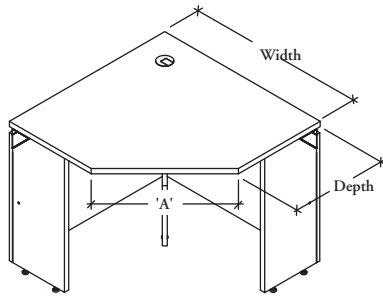

freestanding modules

GKCDN Corner Desk

The Corner Desk is for use in corners between two semi-supported desks and is designed to enable application of a keyboard support.

WHAT'S INCLUDED

1 90° Corner Worksurface (GWPSN), 2 Half Gables (GGHN), 1 Corner Gable (GCN), 1 Outside Modesty Panel (GON), 1 Inside Modesty Panel (GIN), 1 grommet and hardware.

NOTES

Not all width/depth combinations are available. See pricing for exact offering.

PRODUCT OPTIONS

Modesty Panel Style	Width	Depth	Worksurface Finish	Edge Trim Style	Edge Trim Finish	Gable & Modesty Panel Finish
					Edge Trim Colors	
1 Flush, Full	36, 42, 48	19, 24, 30	Foundation Laminate	A Slim Trim		Source Laminate
3 Flush, Raised				6 Straight Trim		
5 Flush, 3/4						
7 Flush, 1/2						
2 Recessed, Full						
4 Recessed, Raised						
6 Recessed, 3/4						
8 Recessed, 1/2						

SAMPLE ORDER CODE

GKCDN 3	42	24	RE	6	UT	DE
----------------	-----------	-----------	-----------	----------	-----------	-----------

DIMENSIONS INCHES / MM

W	D
36 / 914	19 / 483
36 / 914	24 / 610
36 / 914	30 / 762
42 / 1067	19 / 483
42 / 1067	24 / 610
42 / 1067	30 / 762
48 / 1219	24 / 610
48 / 1219	30 / 762
36 / 914	24 / 610
36 / 914	30 / 762
42 / 1067	24 / 610
42 / 1067	30 / 762
48 / 1219	24 / 610
48 / 1219	30 / 762

PRICING

WITH FLUSH MODESTY PANEL

1239
1239
1239
1533
1533
1533
1597
1597

WITH RECESSED MODESTY PANEL

1205
1205
1497
1497
1543
1543

OTHER DIMENSIONS

'A'
25 / 635
17 / 432
8 / 203
33 / 838
25 / 635
17 / 432
34 / 864
25 / 635
17 / 432
25 / 635
17 / 432
34 / 864
25 / 635