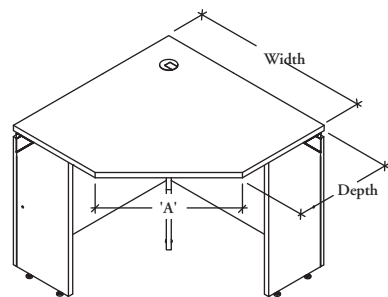

## GKCDN Corner Desk

The Corner Desk is for use in corners between two semi-supported desks and is designed to enable application of a keyboard support.

### DIMENSIONS INCHES / MM

W	D
36 / 914	19 / 483
36 / 914	24 / 610
36 / 914	30 / 762
42 / 1067	19 / 483
42 / 1067	24 / 610
42 / 1067	30 / 762
48 / 1219	24 / 610
48 / 1219	30 / 762
36 / 914	24 / 610
36 / 914	30 / 762
42 / 1067	24 / 610
42 / 1067	30 / 762
48 / 1219	24 / 610
48 / 1219	30 / 762