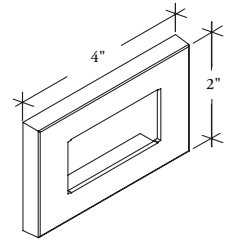

The Voice & Data Faceplate Adapter allows the installation of modular furniture voice and data faceplates in decora faceplate sized cut-outs.

WHAT'S INCLUDED

1 modular furniture faceplate adapter.

NOTES

For use with T/O/S raceway boxes and power/communication elements.

This product is Black.

E V D F

Voice & Data Faceplate Adapter

PRICING

6