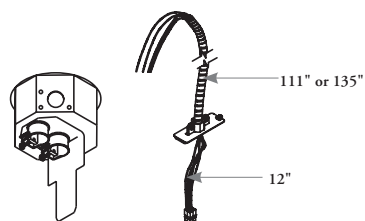

EPB

Power Pole Harness (Includes Junction Box)

The Power Pole Harness and junction box kit is designed for use with Power Poles (Empty) and Lay-In Poles (Empty).

WHAT'S INCLUDED

1 power pole harness, 1 junction box, hardware.

PRODUCT OPTIONS

Wire System	Length	Country of Installation	Certification
4B 4-Wire	111, 135	A Canada/U.S.A.	CSA Canada
5D 5-Wire			UL U.S.A.
7G 7-Wire Isolated Ground			
8T 8-Wire Isolated Ground			
8N 8-Wire Separate Neutral			
8K 8-Wire Dual Isolated			

SAMPLE ORDER CODE

EPB 8K	111	A	CSA
--------	-----	---	-----

DIMENSIONS INCHES / MM

L
111
135
111
135
111
135
111
135
111
135
111
135

PRICING

4-WIRE (4B)
290
345
5-WIRE (5D)
361
433
7-WIRE ISOLATED GROUND (7G)
377
452
8-WIRE ISOLATED GROUND (8T)
407
487
8-WIRE SEPARATE NEUTRAL (8N)
466
560
8-WIRE DUAL ISOLATED (8K)
513
615