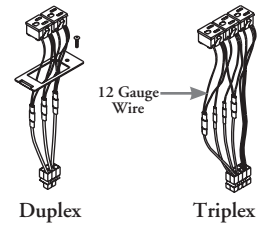

Outlets (Duplex and Triplex work with Separate Neutral Systems) provide access to power at worksurface height through the access door. It can only be used with the 8N (Separate Neutral) wiring system.

WHAT'S INCLUDED

Duplex Outlet: 1 Duplex Outlet, 1 adapter plate.

Triplex Outlet: 1 Triplex Outlet.

NOTES

This item is White.

ED8N Outlets (Separate Neutral)

PRODUCT OPTIONS

Outlet Configuration				Country of Installation
11	Duplex Outlet, Circuit 1	125	Triplex Outlet, Circuits 1, 2 & 5	A Canada/U.S.A.
22	Duplex Outlet, Circuit 2	555	Triplex Outlet, Circuits 5	
55	Duplex Outlet, Circuit 5			
111	Triplex Outlet, Circuit 1			
222	Triplex Outlet, Circuit 2			