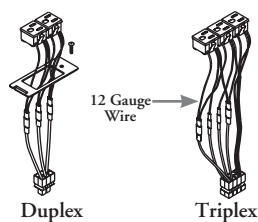

ED8K

Outlets (Dual Isolated)

Outlets (Dual Isolated) provide access to power at worksurface height through the access door. It can only be used with the 8K (Dual Isolated) wiring system.

WHAT'S INCLUDED

Duplex Outlet: 1 Duplex Outlet, 1 adapter plate.

Triplex Outlet: 1 Triplex Outlet.

NOTES

This item is White.

PRODUCT OPTIONS

| Outlet Configuration | | | Country of Installation |
|----------------------|-------------------------------|-----|-------------------------|
| 55 | Duplex Outlet, Circuit 5 | 125 | A Canada/U.S.A. |
| 56 | Duplex Outlet, Circuits 5 & 6 | 126 | |
| 66 | Duplex Outlet, Circuit 6 | 156 | |
| 555 | Triplex Outlet, Circuit 5 | 256 | |
| 666 | Triplex Outlet, Circuit 6 | | |
| | | | |