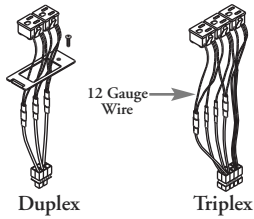

ED8K

Outlets (Dual Isolated)

Outlets (Dual Isolated) provide access to power at worksurface height through the access door. It can only be used with the 8K (Dual Isolated) wiring system.

WHAT'S INCLUDED

Duplex Outlet: 1 Duplex Outlet, 1 adapter plate.

Triplex Outlet: 1 Triplex Outlet.

NOTES

This item is White.

PRODUCT OPTIONS

Outlet Configuration			Country of Installation
55	Duplex Outlet, Circuit 5	125	A Canada/U.S.A.
56	Duplex Outlet, Circuits 5 & 6	126	
66	Duplex Outlet, Circuit 6	156	
555	Triplex Outlet, Circuit 5	256	
666	Triplex Outlet, Circuit 6		