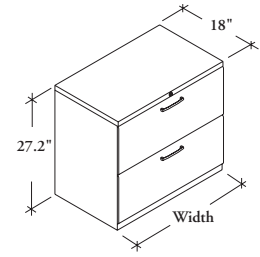

freestanding storage & accessories

The Workstation Lateral provides storage beneath the worksurface.

D L S N

WHAT'S INCLUDED

1 case, 2 drawers, 2 hanging file bars per drawer, counterweight (if specified), lock and keys (as specified) and levelers.

Workstation Lateral

WHAT'S EXCLUDED

Additional Lateral File Accessories (FA) are available.

NOTES

If Metal Front is specified, the drawer fronts will be finished to match the case.

PRODUCT OPTIONS

Configuration	Depth	Width	Drawer Front Finish Style	Case Finish (Metal Front)	Drawer Front Finish	Handle Finish	Key Style	Counterweight
LF Large File, File	18	30, 36, 42	D1 Metal Front	Foundation Mica	Flintwood	Foundation	K Keyed Alike R Keyed Randomly	W2 Counterweight

SAMPLE ORDER CODE

DLSN LF	18	36	D1	Q		Q	K	W2

**DIMENSIONS
INCHES / MM**

PRICING

W	FOUNDATION CASE		MICA CASE	
	Metal Front		Metal Front	
30 / 762	972		1114	
36 / 914	1101		1240	
42 / 1067	1220		1365	

If Counterweights are specified, add 162