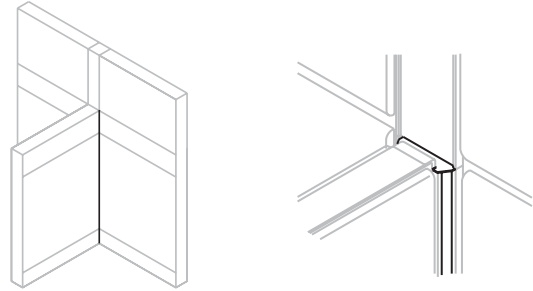

The Corner Cover Three-Way 180° (No Cap) creates and covers a full-height connection between three panels in the same configuration as the Corner Cover Three-Way 180° but does not include a cap.

**WHAT'S INCLUDED**

2 Full-height 90° inner covers, corner braces, G bracket, Posi-Lock and spring plate assemblies.

**C\_18**

**Corner Cover Three-Way 180°  
(No Cap)**

**PRODUCT OPTIONS**

Height	Corner Finish
36, 42, 51, 57, 60, 66, 72, 78, 81, 87, 96	Foundation Mica

175

**SAMPLE ORDER CODE**

<b>C3618</b>	<b>J</b>
--------------	----------

**DIMENSIONS  
INCHES / MM**

H
36 / 914
42 / 1067
51 / 1295
57 / 1448
60 / 1524
66 / 1676
72 / 1829
78 / 1981
81 / 2057
87 / 2210
96 / 2438