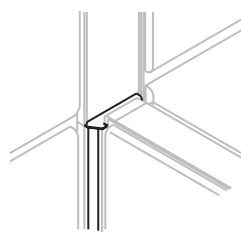

### Intermediate Corner Cover Three-Way 180° (No Cap)

The Intermediate Corner Cover Three-Way 180° (No Cap) creates an intermediate-height connection between three panels where two panels are connected side-by-side at a 180° angle and the third panel meets at a 90° angle.

#### WHAT'S INCLUDED

2 covers, 1 three-way G bracket, corner braces, Posi-Lock and spring plate assemblies. Corner cap not included.

#### DIMENSIONS INCHES / MM

H
3 / 76
6 / 152
9 / 229
12 / 305
15 / 381
18 / 457
21 / 533
24 / 610
27 / 686
30 / 762
33 / 838
36 / 914
39 / 991
42 / 1067
45 / 1143
51 / 1295
54 / 1372
60 / 1524