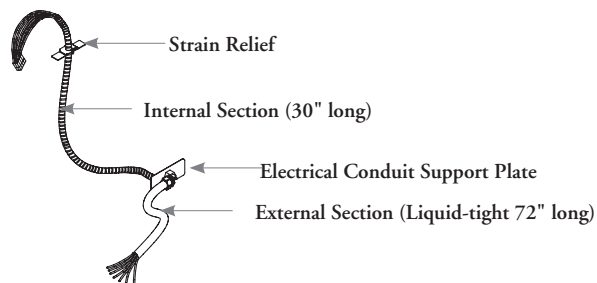

B F K

Base Feed

The Base Feed is hard-wired to the building power supply. It is installed in the base opening of the panel and feeds power up into the panel raceway.

WHAT'S INCLUDED

1 base feed, 1 electrical conduit support plate, hardware.

NOTES

Not approved for use in New York City.

Cannot install on panels with baseboard element.

PRODUCT OPTIONS

Wire System	Length	Country of Installation
4B 4-Wire	72	A Canada/U.S.A.
5D 5-Wire		
7G 7-Wire Isolated Ground		
8T 8-Wire Isolated Ground		
8N 8-Wire Separate Neutral		
8K 8-Wire Dual Isolated		