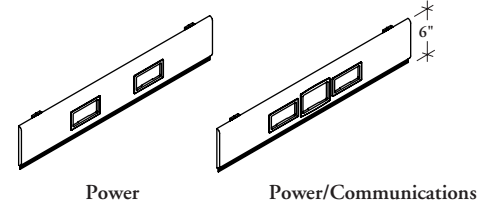

The Face-Mounted Power/Communications Element provides direct access to power and communications at desk height.

APC

**Face-Mounted Power/
Communication Element**

WHAT'S INCLUDED

1 element with electrical or electrical/VDM cut-outs and bezels.

PRODUCT OPTIONS

Width	Configuration	Element Finish	Trim Finish
36, 42, 48, 54, 60	1 Power (2 knockouts) 2 Power/Communications (3 knockouts)	Fabric	Foundation Mica

SAMPLE ORDER CODE

APC 48	2	A102	E
---------------	----------	-------------	----------