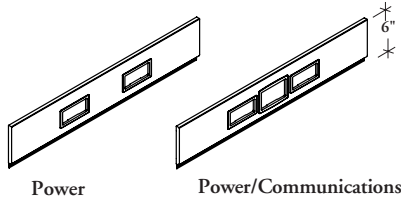

A P C S

**Face-Mounted Power/
Communications Element – Square
Profile**

The Face-Mounted Power/Communications Element provides direct access to power and communications at desk height. The Square Profile is an alternative to the traditional T/O/S element style.

WHAT'S INCLUDED

1 element with electrical or electrical/VDM cut-outs and bezels.

PRODUCT OPTIONS

Width	Configuration	Element Finish	Trim Finish
36, 42, 48, 54, 60	1 Power (2 knockouts) 2 Power/Communications (3 knockouts)	Fabric	Foundation Mica

SAMPLE ORDER CODE

APCS 48	2	A001	E
----------------	----------	-------------	----------

**DIMENSIONS
INCHES / MM**

W
36 / 914
42 / 1067
48 / 1219
54 / 1372
60 / 1524

PRICING

Fabric								
A/COM	Gr. 1	Gr. 2	Gr. 3	Gr. 4	Gr. 5	Gr. 6	Gr. 7	
168	172	182	186	191	195	201	207	
176	180	188	194	199	205	211	217	
184	188	195	202	208	215	222	228	
192	196	203	210	218	225	232	239	
201	205	213	221	229	237	245	252	