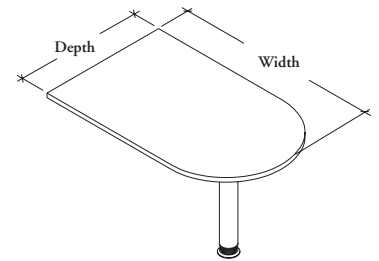

WSR

Bullet Top

The Bullet Top is a semi-suspended worksurface which mounts to the panel at one end and is supported by a monoleg at the other.

WHAT'S INCLUDED

1 worksurface, 1 Monoleg or Monoleg (as specified) with leg mounting hardware.

WHAT'S EXCLUDED

Worksurface supports (for the panel mounting end) must be ordered separately.

NOTES

If Mica is specified for the Monoleg (1), the leveler will be finished in Black.

Locking Side Support Brackets (BSL) are required for secure attachment to the panel.

Flintwood edge trims will be finished to match the worksurface.

Seamless edge trims will be finished to match the worksurface.

PRODUCT OPTIONS

Depth	Width	Worksurface Finish	Edge Trim Style	Edge Trim Finish	Monoleg Style	Monoleg Finish
24, 30, 36	48, 54, 60, 66, 72	Foundation Laminate Seamless Color Flintwood	2 Bullnose 6 Straight 3 Flintwood Bullnose K Seamless Knife G Seamless Flat E Seamless Eased 7 Flintwood Straight	Edge Trim Colors	1 Monoleg 2 Monoleg Wide Base	Foundation Mica

SAMPLE ORDER CODE

WSR 36	48	PG	1	SA	1	P

DIMENSIONS INCHES / MM

D	W
24 / 610	48 / 1219
24 / 610	54 / 1372
24 / 610	60 / 1524
24 / 610	66 / 1676
24 / 610	72 / 1829
30 / 762	48 / 1219
30 / 762	54 / 1372
30 / 762	60 / 1524
30 / 762	66 / 1676
30 / 762	72 / 1829
36 / 914	48 / 1219
36 / 914	54 / 1372
36 / 914	60 / 1524
36 / 914	66 / 1676
36 / 914	72 / 1829

PRICING

FOUNDATION LAMINATE

Straight Trim	Bullnose Trim	Wood Bullnose Trim
505	570	1682
620	690	1829
628	704	1989
635	716	2136
644	729	2284
541	611	1780
634	710	1934
644	725	2088
653	739	2264
661	753	2418
683	757	1867
907	987	2050
917	1003	2210
927	1019	2393
938	1035	2552

SEAMLESS COLOR

Seamless Edge
633
714
737
760
782
666
765
792
821
848
828
981
1015
1049
1081

FLINTWOOD

Wood Straight Trim	Wood Bullnose Trim
1196	1894
1270	2050
1359	2225
1433	2381
1505	2536
1313	2009
1394	2171
1474	2334
1587	2536
1666	2699
1414	2105
1534	2314
1620	2482
1741	2691
1827	2861

If Mica Standard Monoleg is specified, add 39

If Monoleg with Wide Base is specified, add 281

If Mica Monoleg with Wide Base is specified, add 320