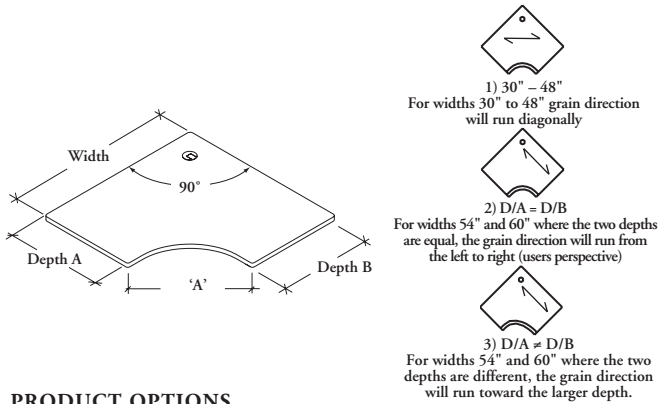

worksurfaces & countertops

WSC

90° Corner Worksurface with Curve

The 90° Corner Worksurface with Curve is panel-mounted for use in 90° corners. The user edge of this worksurface is curved.

WHAT'S INCLUDED

1 worksurface and grommet.

WHAT'S EXCLUDED

Worksurface supports must be ordered separately.

NOTES

Flintwood edge trims will be finished to match the worksurface.

Seamless edge trims will be finished to match the worksurface.

Not all depth/width combinations are available. Please see the pricing for the exact offering.

PRODUCT OPTIONS

Width	Depth A	Depth B	Worksurface Finish	Edge Trim Style	Edge Trim Finish
30, 36, 42, 48, 54, 60	19, 24, 30	19, 24, 30	Foundation Laminate Seamless Colors Flintwood	2 Bullnose 6 Straight 3 Flintwood Bullnose K Seamless Knife G Seamless Flat E Seamless Eased 7 Flintwood Straight	Edge Trim Colors

SAMPLE ORDER CODE

WSC 42	24	30	RD	2	GR

DIMENSIONS INCHES / MM

W	Da	Db
30 / 762	24 / 610	24 / 610
36 / 914	19 / 483	24 / 610
36 / 914	24 / 610	19 / 483
36 / 914	24 / 610	24 / 610
36 / 914	30 / 762	30 / 762
42 / 1067	19 / 483	24 / 610
42 / 1067	24 / 610	19 / 483
42 / 1067	24 / 610	24 / 610
42 / 1067	24 / 610	30 / 762
42 / 1067	30 / 762	24 / 610
42 / 1067	30 / 762	30 / 762
48 / 1219	24 / 610	24 / 610
48 / 1219	24 / 610	30 / 762
48 / 1219	30 / 762	24 / 610
48 / 1219	30 / 762	30 / 762

PRICING

FOUNDATION LAMINATE			SEAMLESS COLOR	FLINTWOOD		'A'
Straight Trim	Bullnose Trim	Wood Bullnose Trim	Seamless Edge	Wood Straight Trim	Wood Bullnose Trim	
385	444	1620	426	1291	1852	8 / 203
752	822	1890	572	1526	2154	21 / 533
752	822	1890	572	1526	2154	21 / 533
752	822	1890	572	1526	2154	19 / 483
752	822	1995	572	1607	2283	8 / 203
775	858	2184	691	1791	2488	30 / 762
779	861	2184	691	1791	2488	30 / 762
779	861	2184	691	1791	2488	25 / 635
779	861	2304	691	1893	2641	22 / 559
779	861	2304	691	1893	2641	22 / 559
779	861	2304	691	1893	2641	19 / 483
808	901	2480	776	2067	2832	34 / 864
808	901	2581	776	2129	2939	30 / 762
808	901	2581	776	2129	2939	30 / 762
808	901	2581	776	2129	2939	25 / 635

Pricing is continued on the following page.