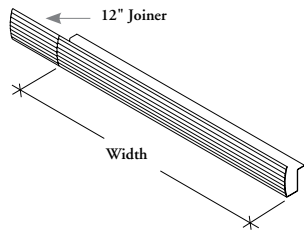

T Z B Bridge Tray

The Bridge Tray is intended to manage data and communications wires from the panel to semi-suspended worksurfaces or freestanding tables along the Bridge.

WHAT'S INCLUDED

1 bridge tray.

NOTE

The actual width of the Bridge tray is 4" less than the width of the Bridge.

This item is Black.

PRODUCT OPTIONS

Width

(Select width according to Bridge width, or shorter)

72, 78, 84, 90, 96

SAMPLE ORDER CODE

TZB 72

DIMENSIONS INCHES / MM

W
72 / 1829
78 / 1981
84 / 2134
90 / 2286
96 / 2438

PRICING

54
56
58
61
64