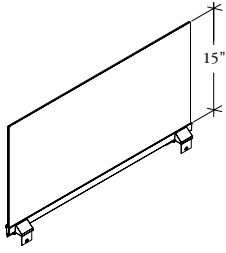

PPH

Add-On Screen – Translucent

Add-On Screens provide a casual alternative solution to increase panel-height and visual privacy.

WHAT'S INCLUDED

1 screen with attachment hardware.

NOTES

The screen material is translucent frosted acrylic.

PRODUCT OPTIONS

Height	Width	Bracket Finish	Top Trim Type
15	18, 24, 30, 36, 42, 48, 54, 60	Foundation Mica	1 Straight Trim 2 Square Profile Trim

I42

SAMPLE ORDER CODE

PPH 15	24	N	1
---------------	-----------	----------	----------

**DIMENSIONS
INCHES / MM**

H	W
15 / 381	18 / 457
15 / 381	24 / 610
15 / 381	30 / 762
15 / 381	36 / 914
15 / 381	42 / 1067
15 / 381	48 / 1219
15 / 381	54 / 1372
15 / 381	60 / 1524

PRICING

Foundation	Mica
244	267
257	282
290	312
319	342
364	389
385	409
416	440
440	464