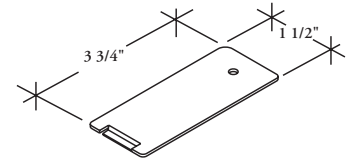

The Outlet Knockout Cover covers an outlet opening in the receptacle rail when an outlet has been removed for reconfiguration purposes.

WHAT'S INCLUDED

1 outlet knockout cover, attachment hardware.

NOTES

This item is Black.

EDC

Outlet Knockout Cover

PRICING

9
