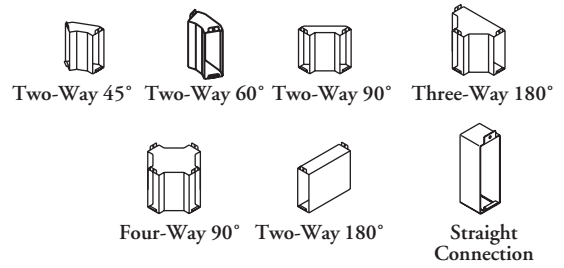

Chicago Corner Ducts enclose electrical cables in between corner panel connections.

CH

WHAT'S INCLUDED

1 chicago corner duct, hardware.

Chicago Corner Ducts

PRODUCT OPTIONS

Panel Connection			
45	Two-Way 45°	4	Four-Way 90°
60	Two-Way 60°	G	Two-Way 180°
90	Two-Way 90°	S	Straight Connection
180	Three-Way 180°		